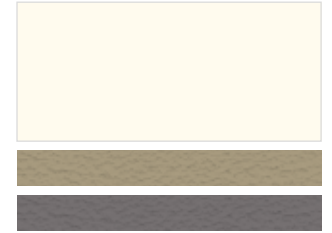

# 2008 LEXUS **RX Hybrid** Colors

## EXTERIOR COLORS

**BRANDYWINE MICA**  
Ivory, Light Gray or Black Leather

**MATADOR RED MICA**  
Ivory, Light Gray or Black Leather

**DESERT SAGE METALLIC**  
Ivory Leather

**GOLDEN ALMOND METALLIC**  
Ivory Leather

**BAMBOO PEARL**  
Ivory or Light Gray Leather

**CRYSTAL WHITE**  
Ivory or Light Gray Leather

**CLASSIC SILVER METALLIC**  
Light Gray or Black Leather

**BREAKWATER BLUE METALLIC**  
Ivory, Light Gray or Black Leather

## INTERIOR COLORS

Black Leather

Light Gray Leather

Ivory Leather

Brushed Aluminum