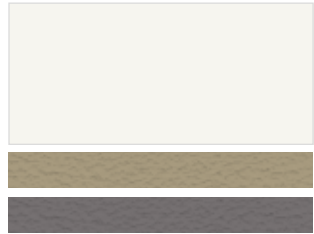

# 2008 LEXUS **RX Hybrid** Colors

## EXTERIOR COLORS

**BRANDYWINE MICA**  
Ivory, Light Gray or Black Leather

**MATADOR RED MICA**  
Ivory, Light Gray or Black Leather

**DESERT SAGE METALLIC**  
Ivory Leather

**GOLDEN ALMOND METALLIC**  
Ivory Leather

**BAMBOO PEARL**  
Ivory or Light Gray Leather

**CRYSTAL WHITE**  
Ivory or Light Gray Leather

**CLASSIC SILVER METALLIC**  
Light Gray or Black Leather

**BREAKWATER BLUE METALLIC**  
Ivory, Light Gray or Black Leather

## INTERIOR COLORS

Black Leather

Light Gray Leather

Ivory Leather

Brushed Aluminum